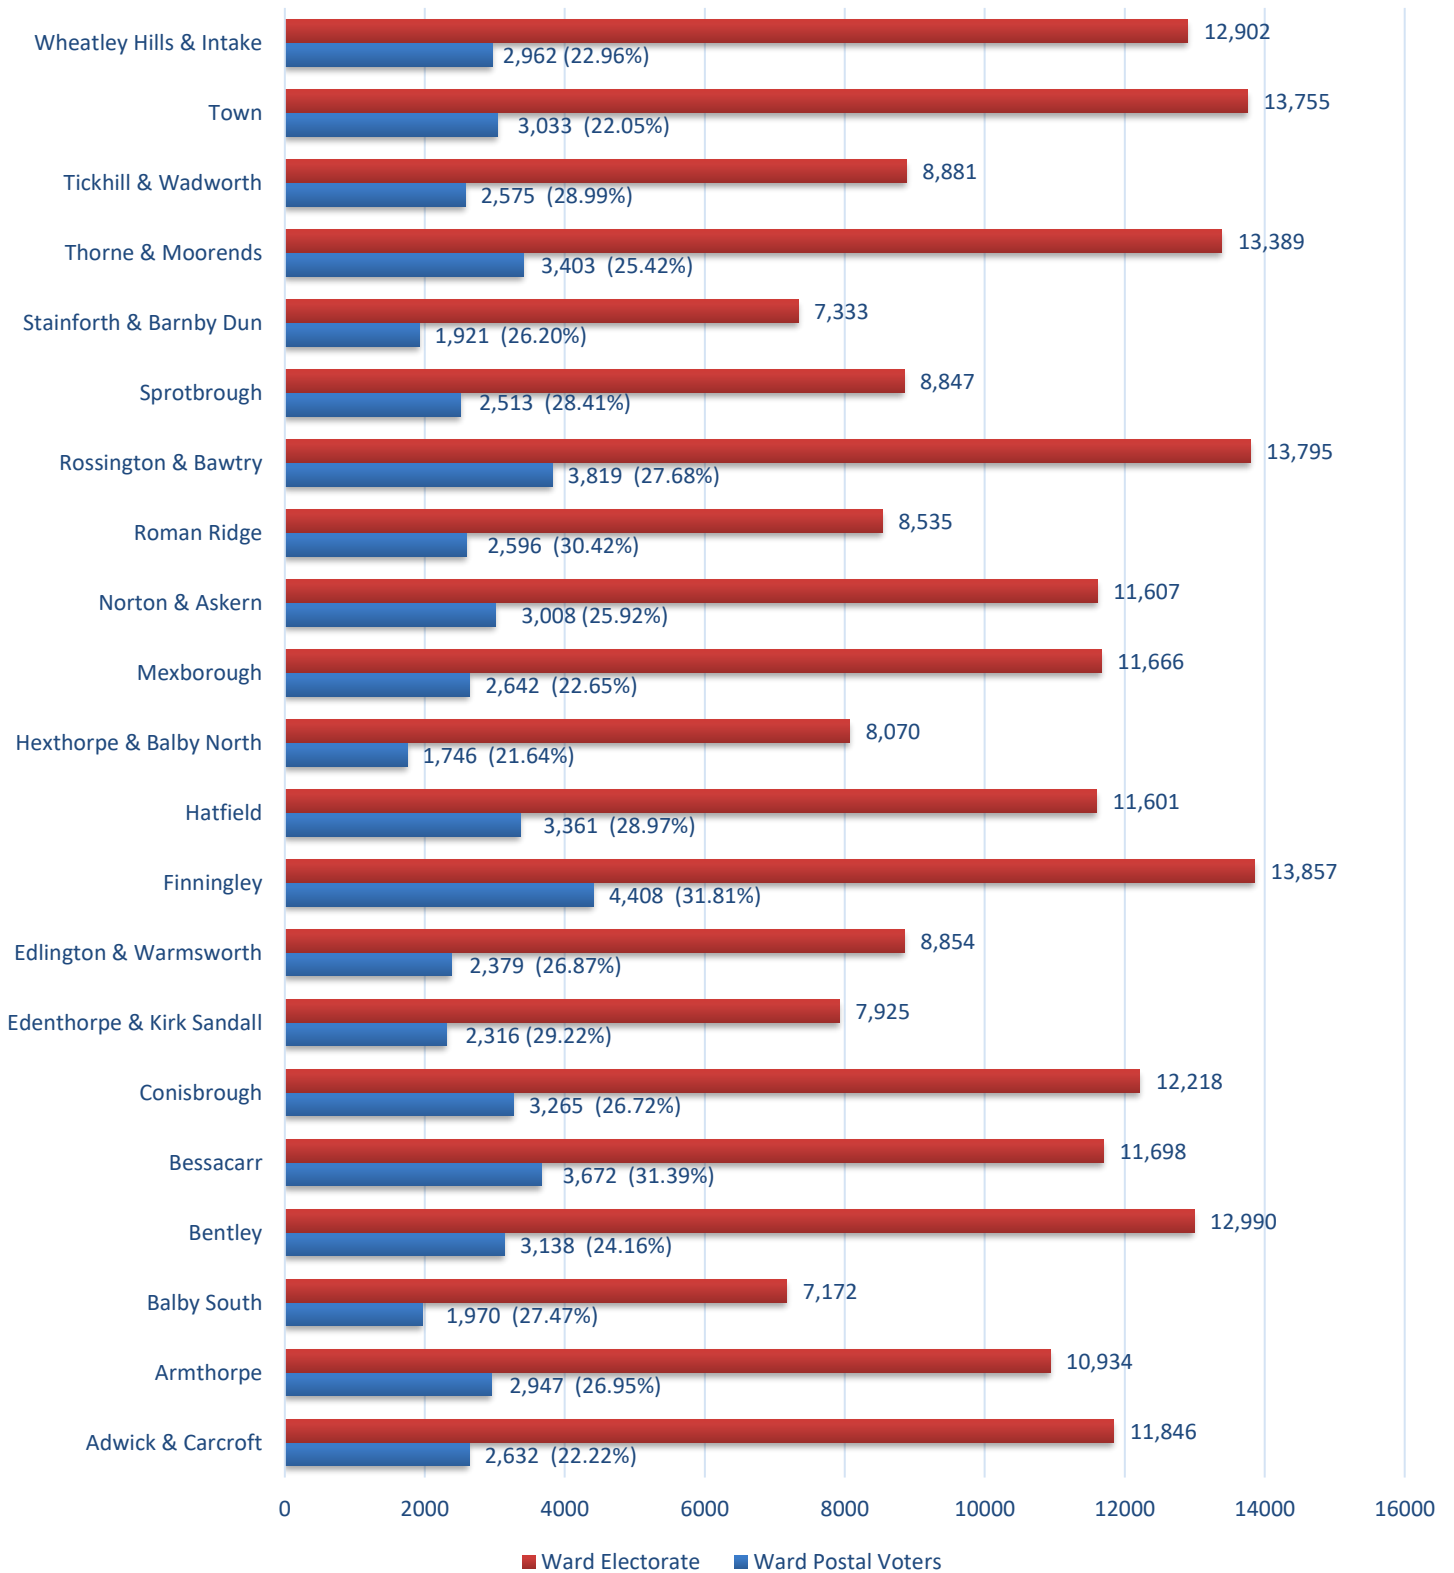

Doncaster Borough Electorate - 1st December 2021

Total Electorate: 227,875

Total Postal Voters: 60,306 (26.46% of the electorate are postal voters).

The electorate and postal voters for each ward are broken down below with each ward % of postal voters

Electorate & Postal Voters by Ward

Borough Electorate - 1st December 2021

Total Electorate 227,875, broken down per ward by % of the full Electorate